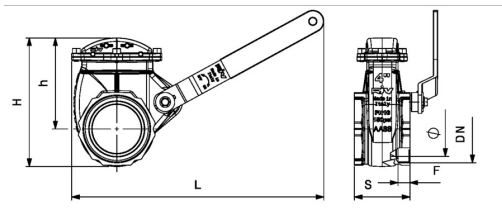

Rubinetterie Italiane Velatta SpA
————— since 1950 —————

>> **YOU need the BEST**

TURCHESE
Series

RIV 560

Lever gate valve

» Tech drawings and tables

DN	Codice	Ø	H	h	S	L	F	PN	KG	P/box
2"	050560000011	49	115	54	75	228	20	16bar - 230psi	1,708	1
2"1/2	050560000013	59	150	106	80	405	21	16bar - 230psi	3,163	1
3"	050560000014	70	165	117	86	425	21	10bar - 145psi	4,083	1
4"	050560000016	92	215	152	93	450	22	10bar - 145psi	5,449	1
6"	050560000019	144	320	230	102	525	22	8bar - 116psi	11,243	1

»» Advantages

This type of lever gate valve differs from the others in that it has a wedge composed by two horizontally pivoted disks (Pict. A) so that it can always fit perfectly the tapered seat (Pict. B) assuring a perfect valve tightness.

Great capacity that allows to avoid the clogging of the valve.

Anticorrosion stainless steel screws.

In accordance with 97/23/CE (**PED**) Directives.

»» RIV Rubinetterie Italiane Velatta S.p.A
Via delle Acacie 8 Zona Industriale D4
P. O.Box 64
28075 GRIGNASCO (NO) ITALY
Tel +39 0163 4151
Fax +39 0163 411914

» **Technical data**

RIV 560

Nr.	Cod.
2	Riv 9863
3	Riv 9864
4	Riv 9870
5	Riv 9868
6	Riv 9869
7	Riv 9871
8	Riv 9865
9	Riv 9866
10	Riv 9875
11	Riv 9874

Materials			
1	Body	Brass	CB754S
2	Disks	Brass	CB754S
3	Inner Lever	Brass	CW617N
4	Stem	Brass	CW614N
5	Washer	Brass	CW614N
6	Tow packing	Fibre	
7	Stuffing-Box	Brass	CW614N
8	O-Ring	NBR	
9	Plug	Brass	CW617N
10	Lever	Steel	Zinc-plated
11	Screw	Steel	Zinc-plated