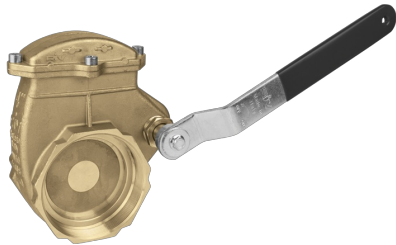

Rubinetterie Italiane Velatta SpA
————— since 1950 —————

>> **YOU need the BEST**

TURCHESE
Series

RIV 560

Lever gate valve

» Tech drawings and tables

DN	Codice	Ø	H	h	S	L	F	PN	KG	P/box
2"	050560000011	49	115	54	75	228	20	16bar - 230psi	1,708	1
2"1/2	050560000013	59	150	106	80	405	21	16bar - 230psi	3,163	1
3"	050560000014	70	165	117	86	425	21	10bar - 145psi	4,083	1
4"	050560000016	92	215	152	93	450	22	10bar - 145psi	5,449	1
6"	050560000019	144	320	230	102	525	22	8bar - 116psi	11,243	1

»» Advantages

This type of lever gate valve differs from the others in that it has a wedge composed by two horizontally pivoted disks (Pict. A) so that it can always fit perfectly the tapered seat (Pict. B) assuring a perfect valve tightness.

Great capacity that allows to avoid the clogging of the valve.

Anticorrosion stainless steel screws.

In accordance with 97/23/CE (**PED**) Directives.

»» RIV Rubinetterie Italiane Velatta S.p.A
Via delle Acacie 8 Zona Industriale D4
P. O.Box 64
28075 GRIGNASCO (NO) ITALY
Tel +39 0163 4151
Fax +39 0163 411914