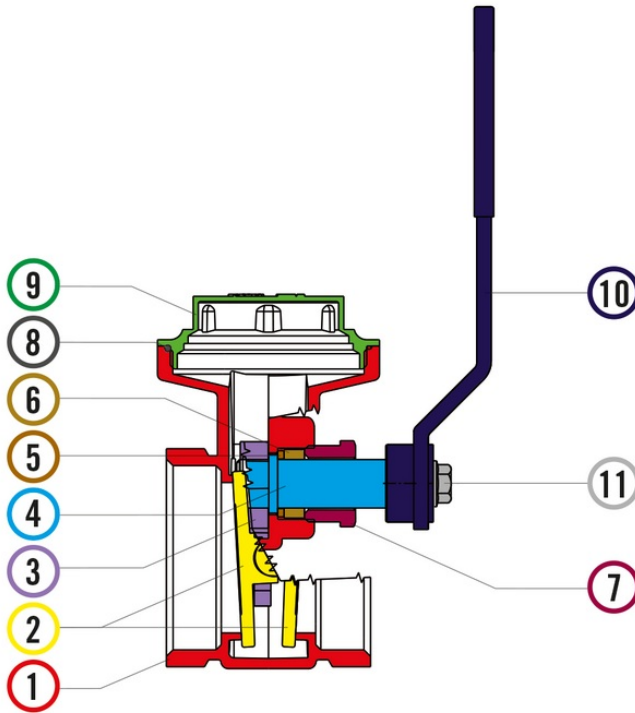

»» Advantages

This type of lever gate valve differs from the others in that it has a wedge composed by two horizontally pivoted disks (Pict. A) so that it can always fit perfectly the tapered seat (Pict. B) assuring a perfect valve tightness.

» **Technical data**

RIV 560

Nr.	Cod.
2	Riv 9863
3	Riv 9864
4	Riv 9870
5	Riv 9868
6	Riv 9869
7	Riv 9871
8	Riv 9865
9	Riv 9866
10	Riv 9875
11	Riv 9874

Materials			
1	Body	Brass	CB754S
2	Disks	Brass	CB754S
3	Inner Lever	Brass	CW617N
4	Stem	Brass	CW614N
5	Washer	Brass	CW614N
6	Tow packing	Fibre	
7	Stuffing-Box	Brass	CW614N
8	O-Ring	NBR	
9	Plug	Brass	CW617N
10	Lever	Steel	Zinc-plated
11	Screw	Steel	Zinc-plated

Connection	F: ISO 228/1, ANSI B1.20.1 (NPT) Square flange
Limit	0°C (+32°F) without liquid +60°C (+140°F)
Notes	The max.working pressure (PN) means at a room temperature of about 23°C.

» More Products

RIV 561